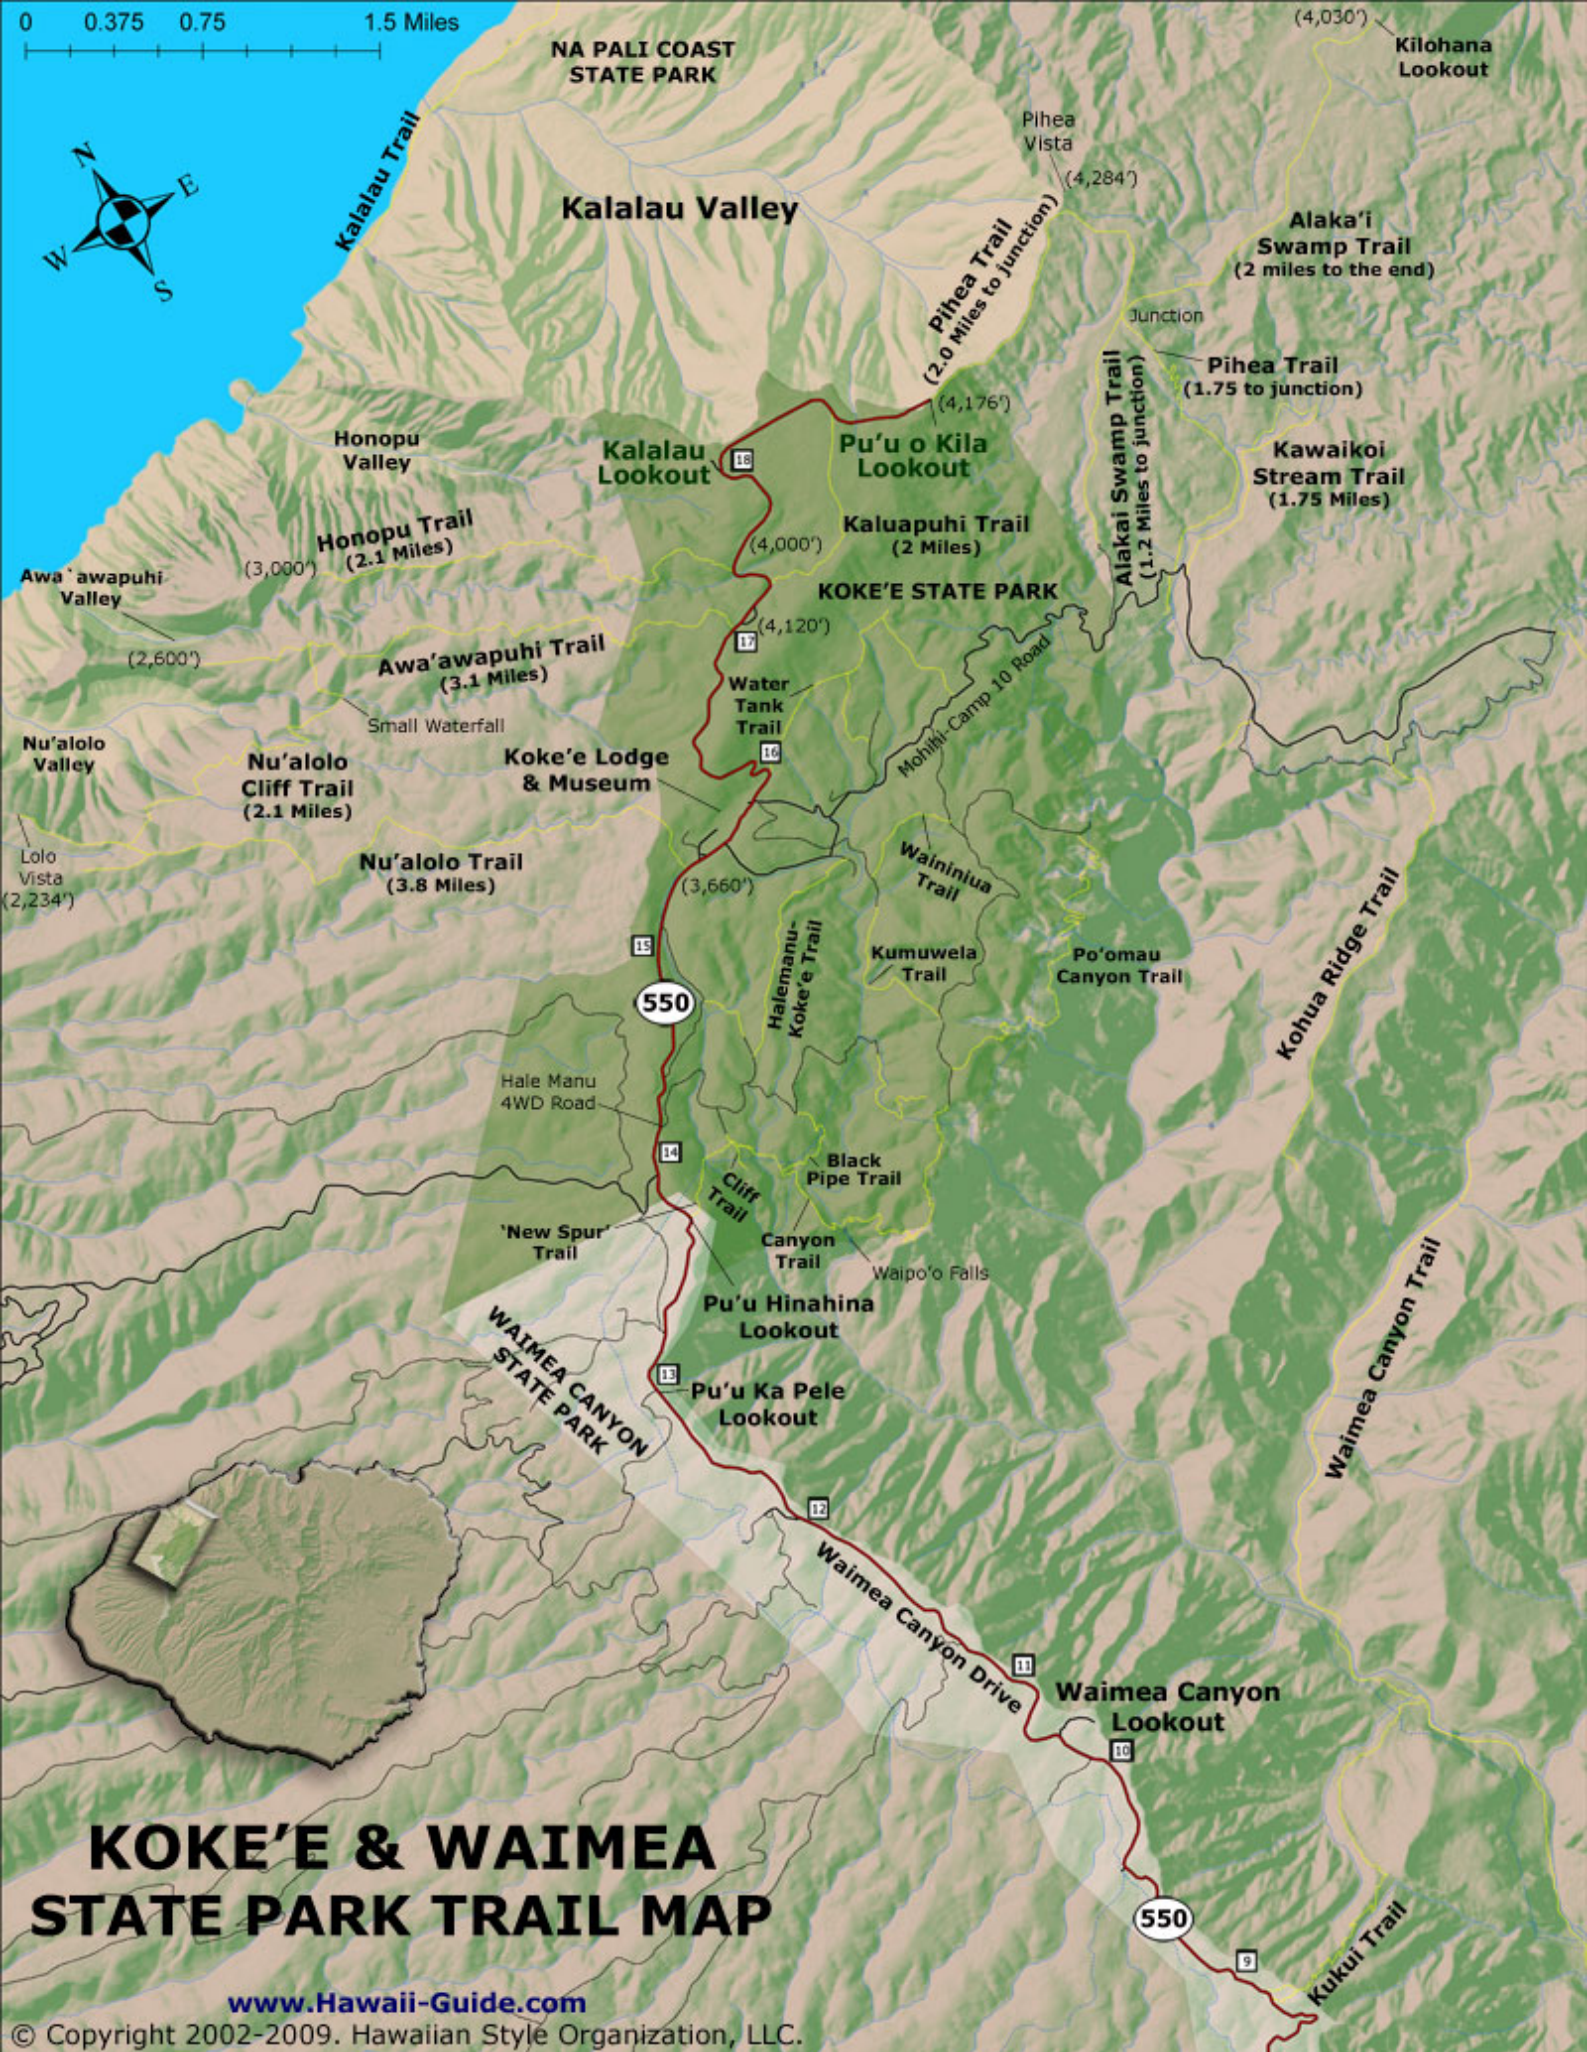

0 0.375 0.75 1.5 Miles

# KOKE'E & WAIMEA STATE PARK TRAIL MAP

[www.Hawaii-Guide.com](http://www.Hawaii-Guide.com)

© Copyright 2002-2009. Hawaiian Style Organization, LLC.